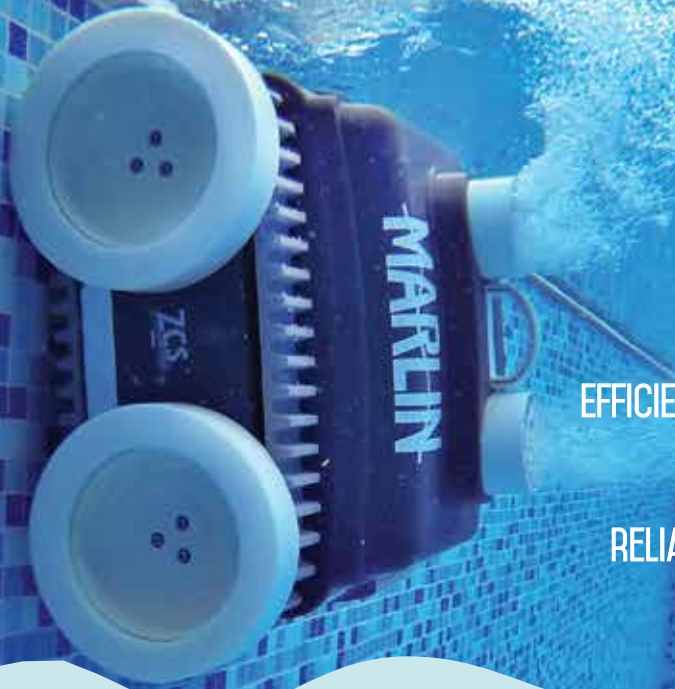

IT HAS NO WIRES OR CABLES
IT STAYS IN THE WATER ALL THE TIME
SMART FILTER
YOU DON'T HAVE TO COVER THE POOL

MARLIN IS FREE TO PERFORM ANY MOVEMENT WITHOUT HINDRANCE OR RESTRICTIONS. IT RECHARGES ITSELF IN THE WATER BY INDUCTION. IT HAS A SMART FILTER THAT COLLECTS THE HEAVIEST DIRT, WHILE THE LIGHTEST DIRT (WHICH COULD CLOG UP THE FILTER) WILL BE FLOATING IN THE WATER, EXPLOITING THE WORK OF THE NORMAL PURIFICATION SYSTEMS OF THE POOL.
MARLIN TAKES CARE OF YOUR POOL ALL YEAR ROUND, KEEPING IT CLEAN.

MARLIN IS SIMPLE

IMMEDIATE INSTALLATION IN NEW OR EXISTING SWIMMING POOLS
INTUITIVE PROGRAMMING VIA AN APP

MARLIN IS RELIABLE

EFFICIENT IN POOLS WITH UNEVEN EDGES AND BOTTOMS

MARLIN IS DESIGNED TO PROVIDE MAXIMUM RELIABILITY WITH NO NOISE. LITHIUM-ION BATTERIES,